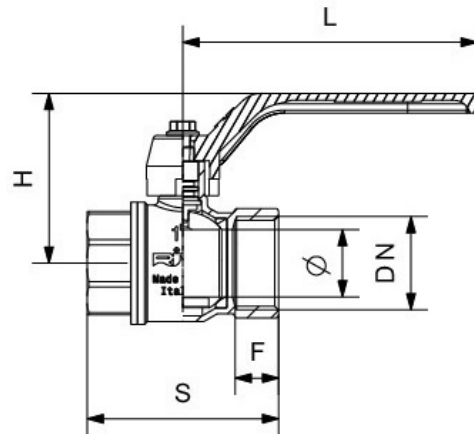

# Ball valves with threaded ends, brass

Nominal diameter options (DN) 8-125

TYPE 034170  
 Material: brass  
 Female/female threaded ends

## DIMENSIONS

DN	1/4"	3/8"	1/2"	3/4"	1"	1" 1/4	1" 1/2	2"	2" 1/2	3"	4"
ø	10	10	14,5	19	24	30,5	37	47	60	75	94
F	12	12	13	14	16,5	18	19	22,5	23	25	29
S	45	45	48	57	69	79	89	109	126	147	177
H	46	48	50	57	60	73	86	98	110	148	163
L	80	80	80	90	90	120	135	160	160	265	265
KG	0,10	0,12	0,15	0,24	0,36	0,56	0,84	1,37	2,10	3,50	5,92
PN	64	64	40	32	32	25	25	25	25	16	16

Type 034330 with male/female threaded ends.

Types 034170 and 034330 also available  
 with butterfly handle.

\* Ball valve can be equipped with hydraulic, pneumatic or electric actuator. Ask more from Econosto Oy sales.